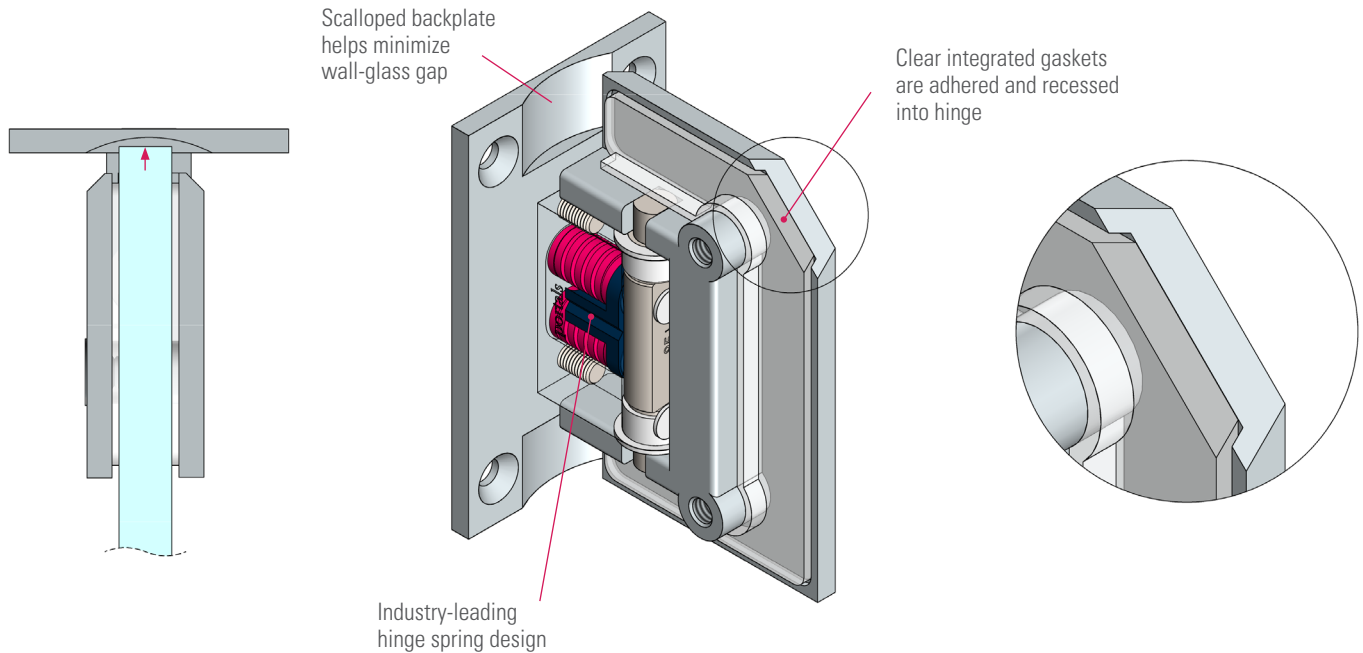

ADDITIONAL ITEMS

| | |
|--------------------------|----|
| Sleeve Over Glass Clamps | 45 |
| Shower Door Systems | 47 |
| Support Bars & Header | 48 |
| Structural Materials | 49 |
| Wipes & Seals | 50 |

Portals products are designed to give you a complete solution coordinating with the other design elements as you utilize glass to create your personal oasis.

THE DIFFERENCE WITH PORTALS HINGES

DOOR SIZE SPECIFICATIONS FOR PORTALS HINGES