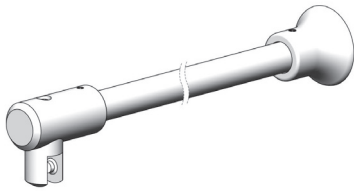

SUPPORT BARS & HEADER

Fixed Panel Wall-Glass Support Bar

ITEM
PSM00510

Support Bar Finishes

- Brushed Nickel 619
- Polished Chrome 625
- Matte Black 622
- Brushed Brass PVD 606