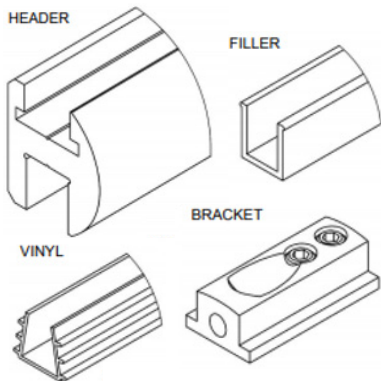

Deluxe Flat/Round Shower Door Header Kit

LENGTH	ITEM
94"	PSM00101
66"	PSM00102

Header Finishes

- Brite Anodized (BA)
- Brushed Nickel 619
- Oil Rubbed Bronze Medium 614
- Matte Black 622