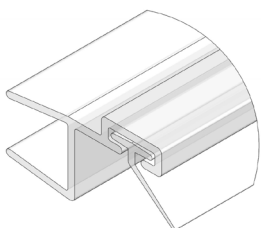

"h" Jamb/Strike with Cushion - Polycarbonate & Flex PVC

GLASS THICKNESS	LENGTH	ITEM
3/8"	94"	PSM00406PP