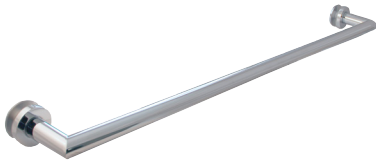

CODA

Single-Sided Pull

SIZE	ITEM
6" c/c	L.70.111
8" c/c	L.70.113

Back-to-Back Pull

SIZE	ITEM
6" c/c	L.70.112
8" c/c	L.70.114

Single-Sided Towel Bar

SIZE	ITEM
18" c/c	L.70.130
24" c/c	L.70.134