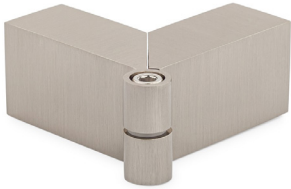

| SIZE | ITEM |
|------|-------|
| 3/8" | 00321 |

180° "Sleeve Over" Glass-Glass Clamp

| SIZE | ITEM |
|------|-------|
| 3/8" | 00322 |

90° Left-Hand "Sleeve Over" Wall-Glass Clamp

| SIZE | ITEM |
|------|-------|
| 3/8" | 00324 |

90° Right-Hand "Sleeve Over" Wall-Glass Clamp

| SIZE | ITEM |
|------|-------|
| 3/8" | 00325 |

135° "Sleeve Over" Glass-Glass Clamp

| SIZE | ITEM |
|------|----------|
| 3/8" | TAG81325 |

Adjustable "Sleeve Over" Glass-Glass Clamp